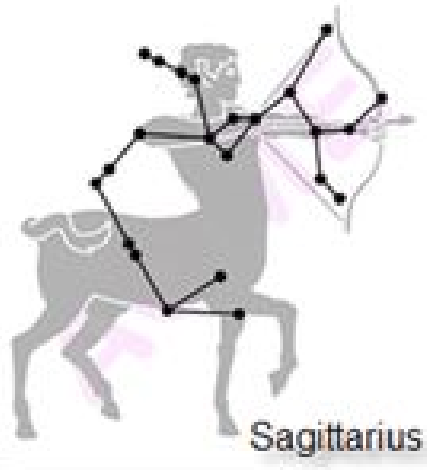

Constellations

Do you think these groups of stars look like their names? What patterns can you see? Can you see a person, object or creature in there? Draw it on top of the dots!

TAURUS
The Bull

ORION
The Hunter

SCORPIUS
The Scorpion

URSA MAJOR
The Great Bear

PISCES
The Fishes

CASSIOPEIA
The Queen

URSA MINOR
The Little Bear

PEGASUS
The Flying Horse

BOOTES
The Herdsman

GEMINI
The Twins

SAGITTARIUS
The Archer

LEO
The Lion

HERCULES

CANIS MAJOR
The Big Dog

PERSEUS

CYGNUS
The Swan

Sagittarius

Taurus

Gemini

Cancer

Leo

Virgo

Libra

Scorpio

Aries

Capricorn