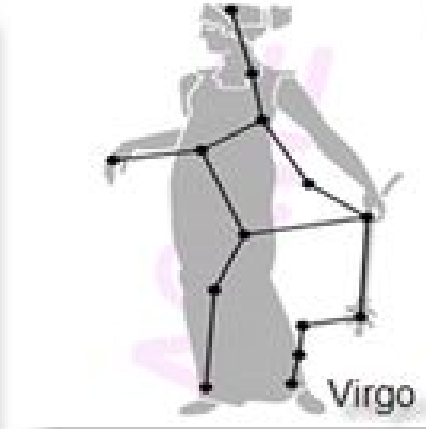

Constellations

Do you think these groups of stars look like their names? What patterns can you see? Can you see a person, object or creature in there? Draw it on top of the dots!

TAURUS
The Bull

ORION
The Hunter

SCORPIUS
The Scorpion

URSA MAJOR
The Great Bear

PISCES
The Fishes

CASSIOPEIA
The Queen

URSA MINOR
The Little Bear

PEGASUS
The Flying Horse

BOOTES
The Herdsman

GEMINI
The Twins

SAGITTARIUS
The Archer

LEO
The Lion

HERCULES

CANIS MAJOR
The Big Dog

PERSEUS

CYGNUS
The Swan

Sagittarius

Taurus

Gemini

Cancer

Leo

Virgo

Libra

Scorpio

Aries

Capricorn